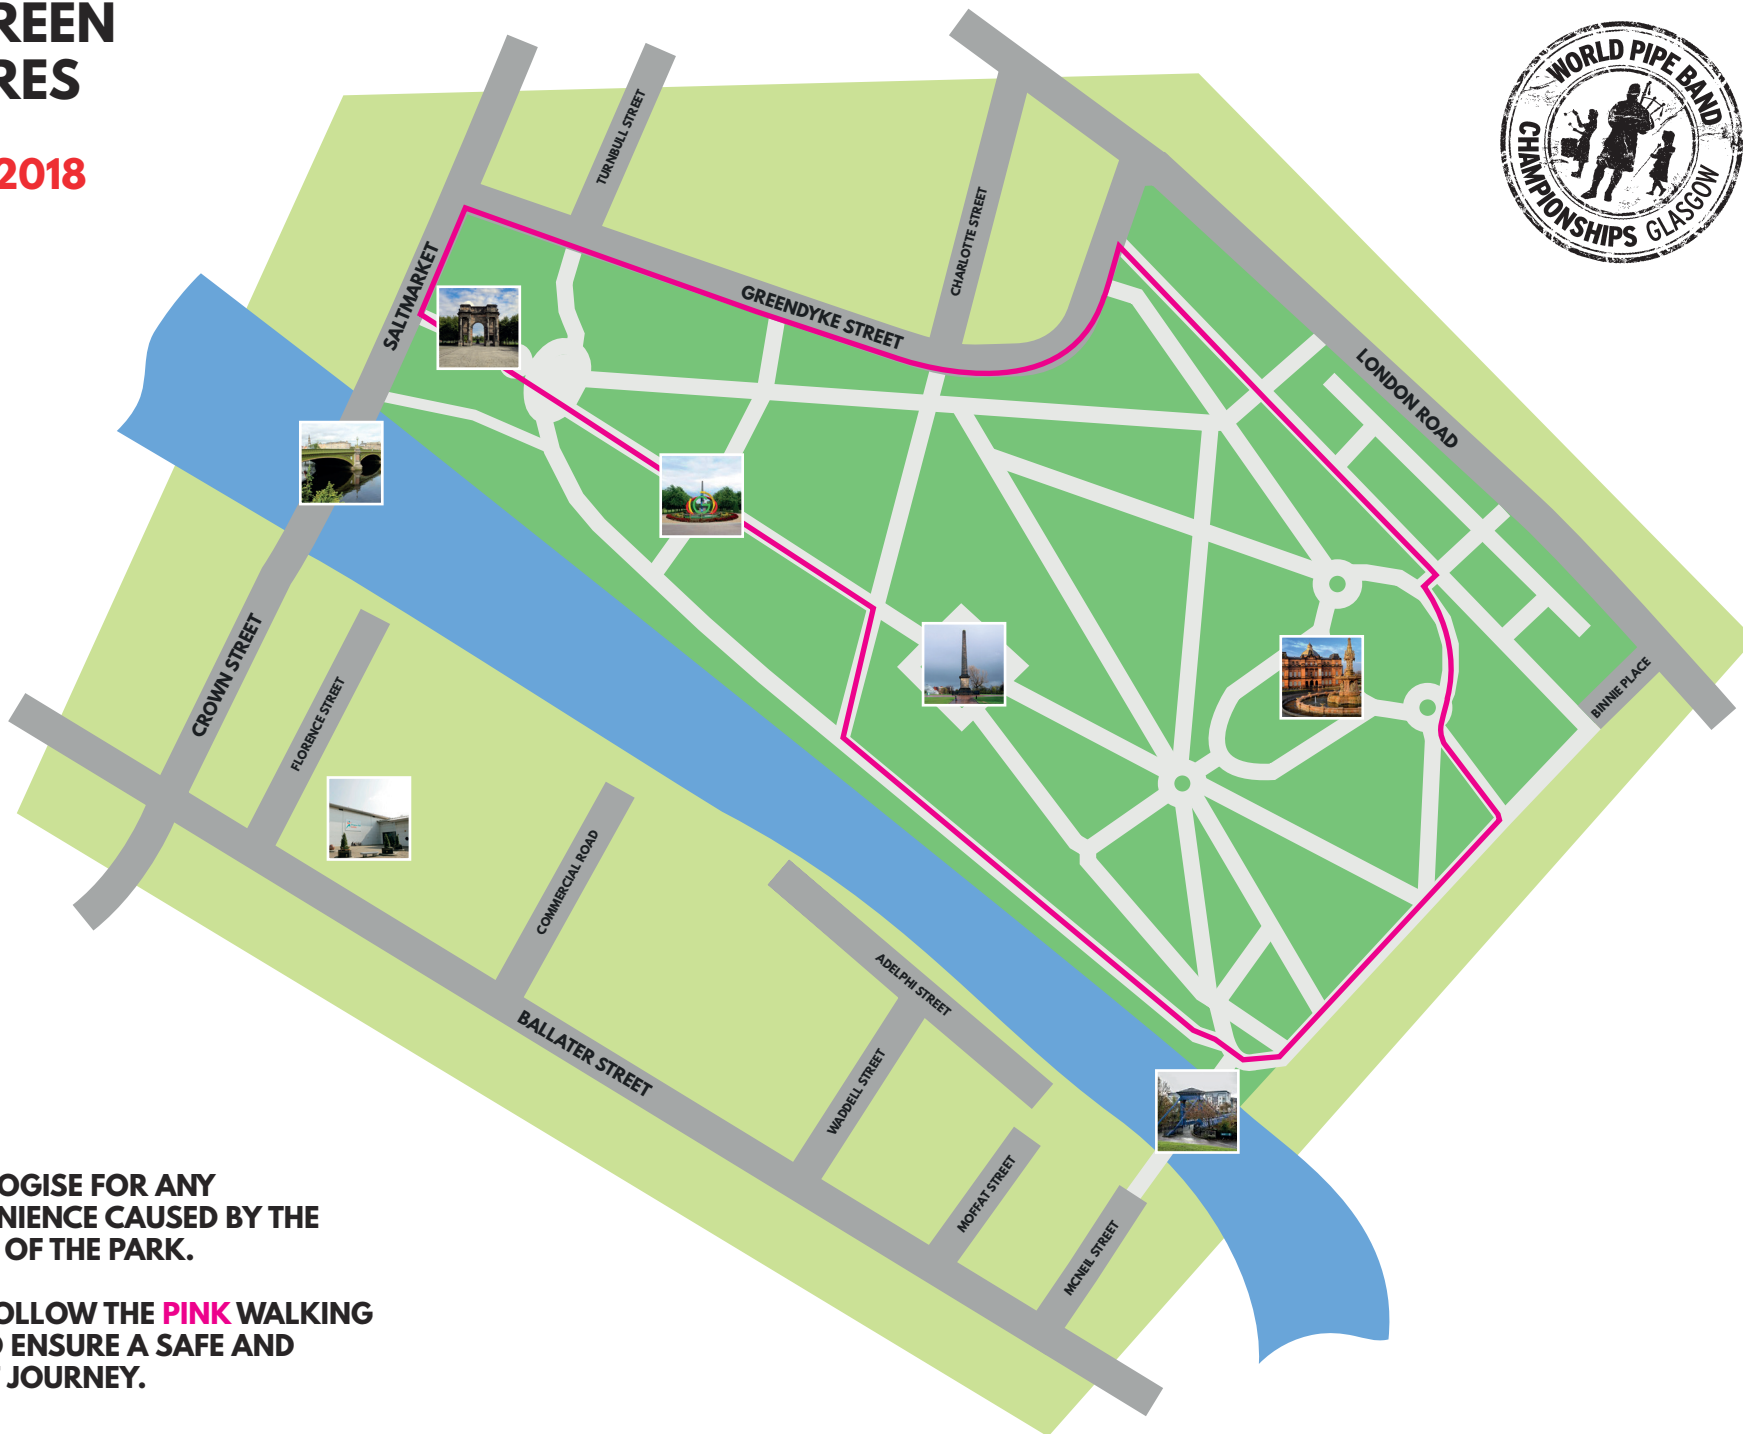

GLASGOW GREEN PARK CLOSURES

**BUILD & BREAK:
MONDAY 13TH -
TUESDAY 22ND AUG 2018**

**WE APOLOGISE FOR ANY
INCONVENIENCE CAUSED BY THE
CLOSURE OF THE PARK.**

PLEASE FOLLOW THE **BLUE WALKING
ROUTE TO ENSURE A SAFE AND
EFFICIENT JOURNEY.**

GLASGOW GREEN PARK CLOSURES

EVENT DAY:
FRIDAY 17TH AUG 2018

WE APOLOGISE FOR ANY
INCONVENIENCE CAUSED BY THE
CLOSURE OF THE PARK.

PLEASE FOLLOW THE **PINK** WALKING
ROUTE TO ENSURE A SAFE AND
EFFICIENT JOURNEY.

GLASGOW GREEN PARK CLOSURES

EVENT DAY
SATURDAY 18TH AUG 2018

**WE APOLOGISE FOR ANY
INCONVENIENCE CAUSED BY THE
CLOSURE OF THE PARK.**

PLEASE FOLLOW THE **ORANGE WALKING
ROUTE TO ENSURE A SAFE AND
EFFICIENT JOURNEY.**