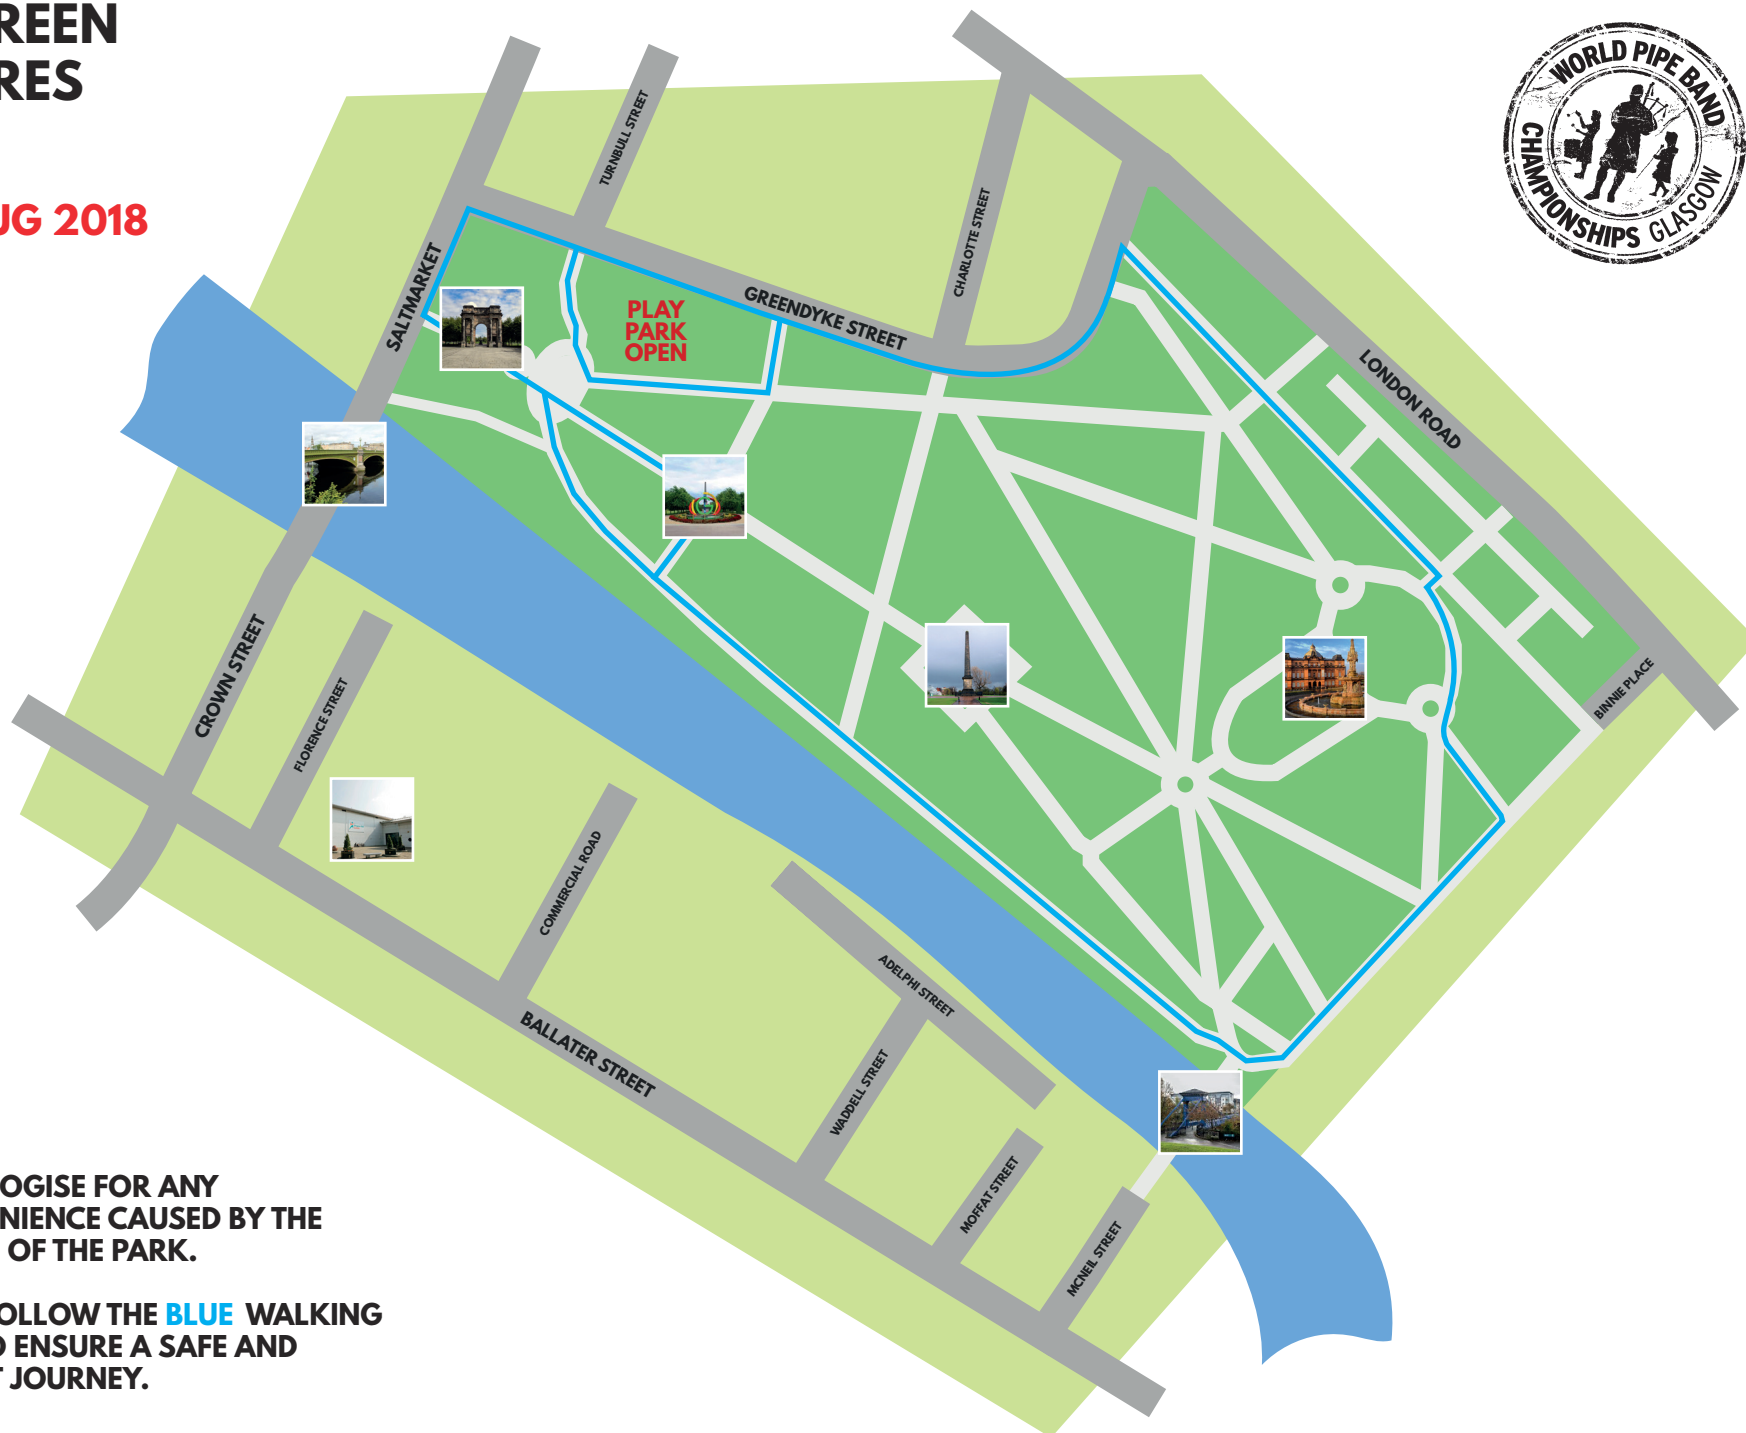

GLASGOW GREEN PARK CLOSURES

**BUILD & BREAK:
MONDAY 13TH -
TUESDAY 22ND AUG 2018**

**WE APOLOGISE FOR ANY
INCONVENIENCE CAUSED BY THE
CLOSURE OF THE PARK.**

PLEASE FOLLOW THE **BLUE WALKING
ROUTE TO ENSURE A SAFE AND
EFFICIENT JOURNEY.**

GLASGOW GREEN PARK CLOSURES

EVENT DAY:
FRIDAY 17TH AUG 2018

WE APOLOGISE FOR ANY
INCONVENIENCE CAUSED BY THE
CLOSURE OF THE PARK.

PLEASE FOLLOW THE **PINK** WALKING
ROUTE TO ENSURE A SAFE AND
EFFICIENT JOURNEY.

GLASGOW GREEN PARK CLOSURES

EVENT DAY
SATURDAY 18TH AUG 2018

**WE APOLOGISE FOR ANY
INCONVENIENCE CAUSED BY THE
CLOSURE OF THE PARK.**

PLEASE FOLLOW THE **ORANGE WALKING
ROUTE TO ENSURE A SAFE AND
EFFICIENT JOURNEY.**